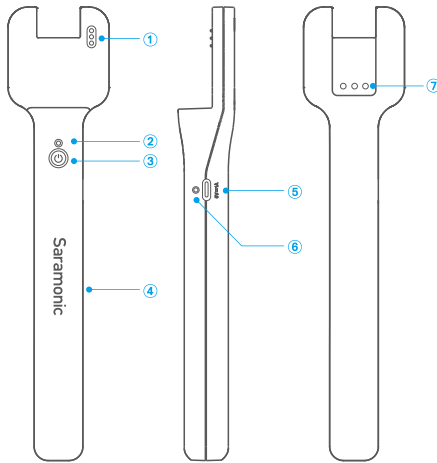

Product Structure

① Charging Contacts

② Power Indicator

Status	Indicator
Power ON	Static Blue
Low Battery	Static Red
Ultra-low Battery Warning	Blinking Red for 10 Seconds
Power OFF	Light Off

③ Power Button

Press and hold for 2 seconds to power ON or OFF.

④ Handheld Holder

⑤ USB-C Charging Port

For charging the Blink900 HM using the included USB-C charging cable.

⑥ Charging Indicator

Status	Indicator
Charging Blink900 HM	Static Red
Full Charged	Light Off

⑦ Belt-clip Slot

Quick Setup Guide

1

Hold open the belt clip of the transmitter and slide it onto the belt clip slot of the handheld stand.

2

With the Hall function, the handheld stand will automatically turn on to charge the transmitter after it is attached in place.

Specifications

Power Capacity	Built-in Li-ion Battery 3.7V/1100mAh
Charging Port	USB-C
Charging Time	Approx. 2 hours
Charging Times for TX	Approx. 2 times
Dimensions	7.7x1.71x0.87" (195.5x43.5x22mm)
Weight	Approx. 2.33oz (66g)
Operating Temperature	0°C to 50°C
Storage Temperature	-20°C to +55°C