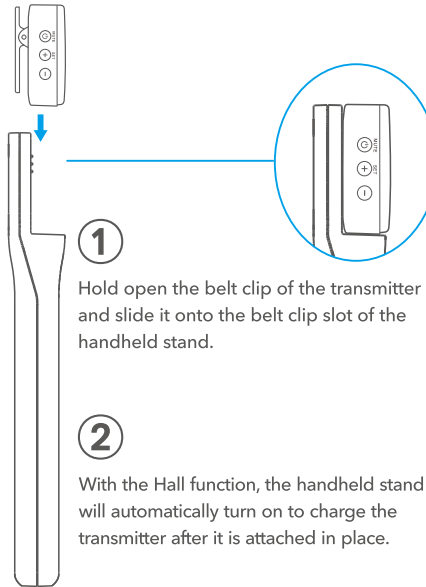

Press and hold for 2 seconds to power ON or OFF.

④ Handheld Holder

⑤ USB-C Charging Port

For charging the Blink900 HM using the included USB-C charging cable.

⑥ Charging Indicator

Status	Indicator
Charging Blink900 HM	Static Red
Full Charged	Light Off

⑦ Belt-clip Slot

Quick Setup Guide

1

Hold open the belt clip of the transmitter and slide it onto the belt clip slot of the handheld stand.

2

With the Hall function, the handheld stand will automatically turn on to charge the transmitter after it is attached in place.