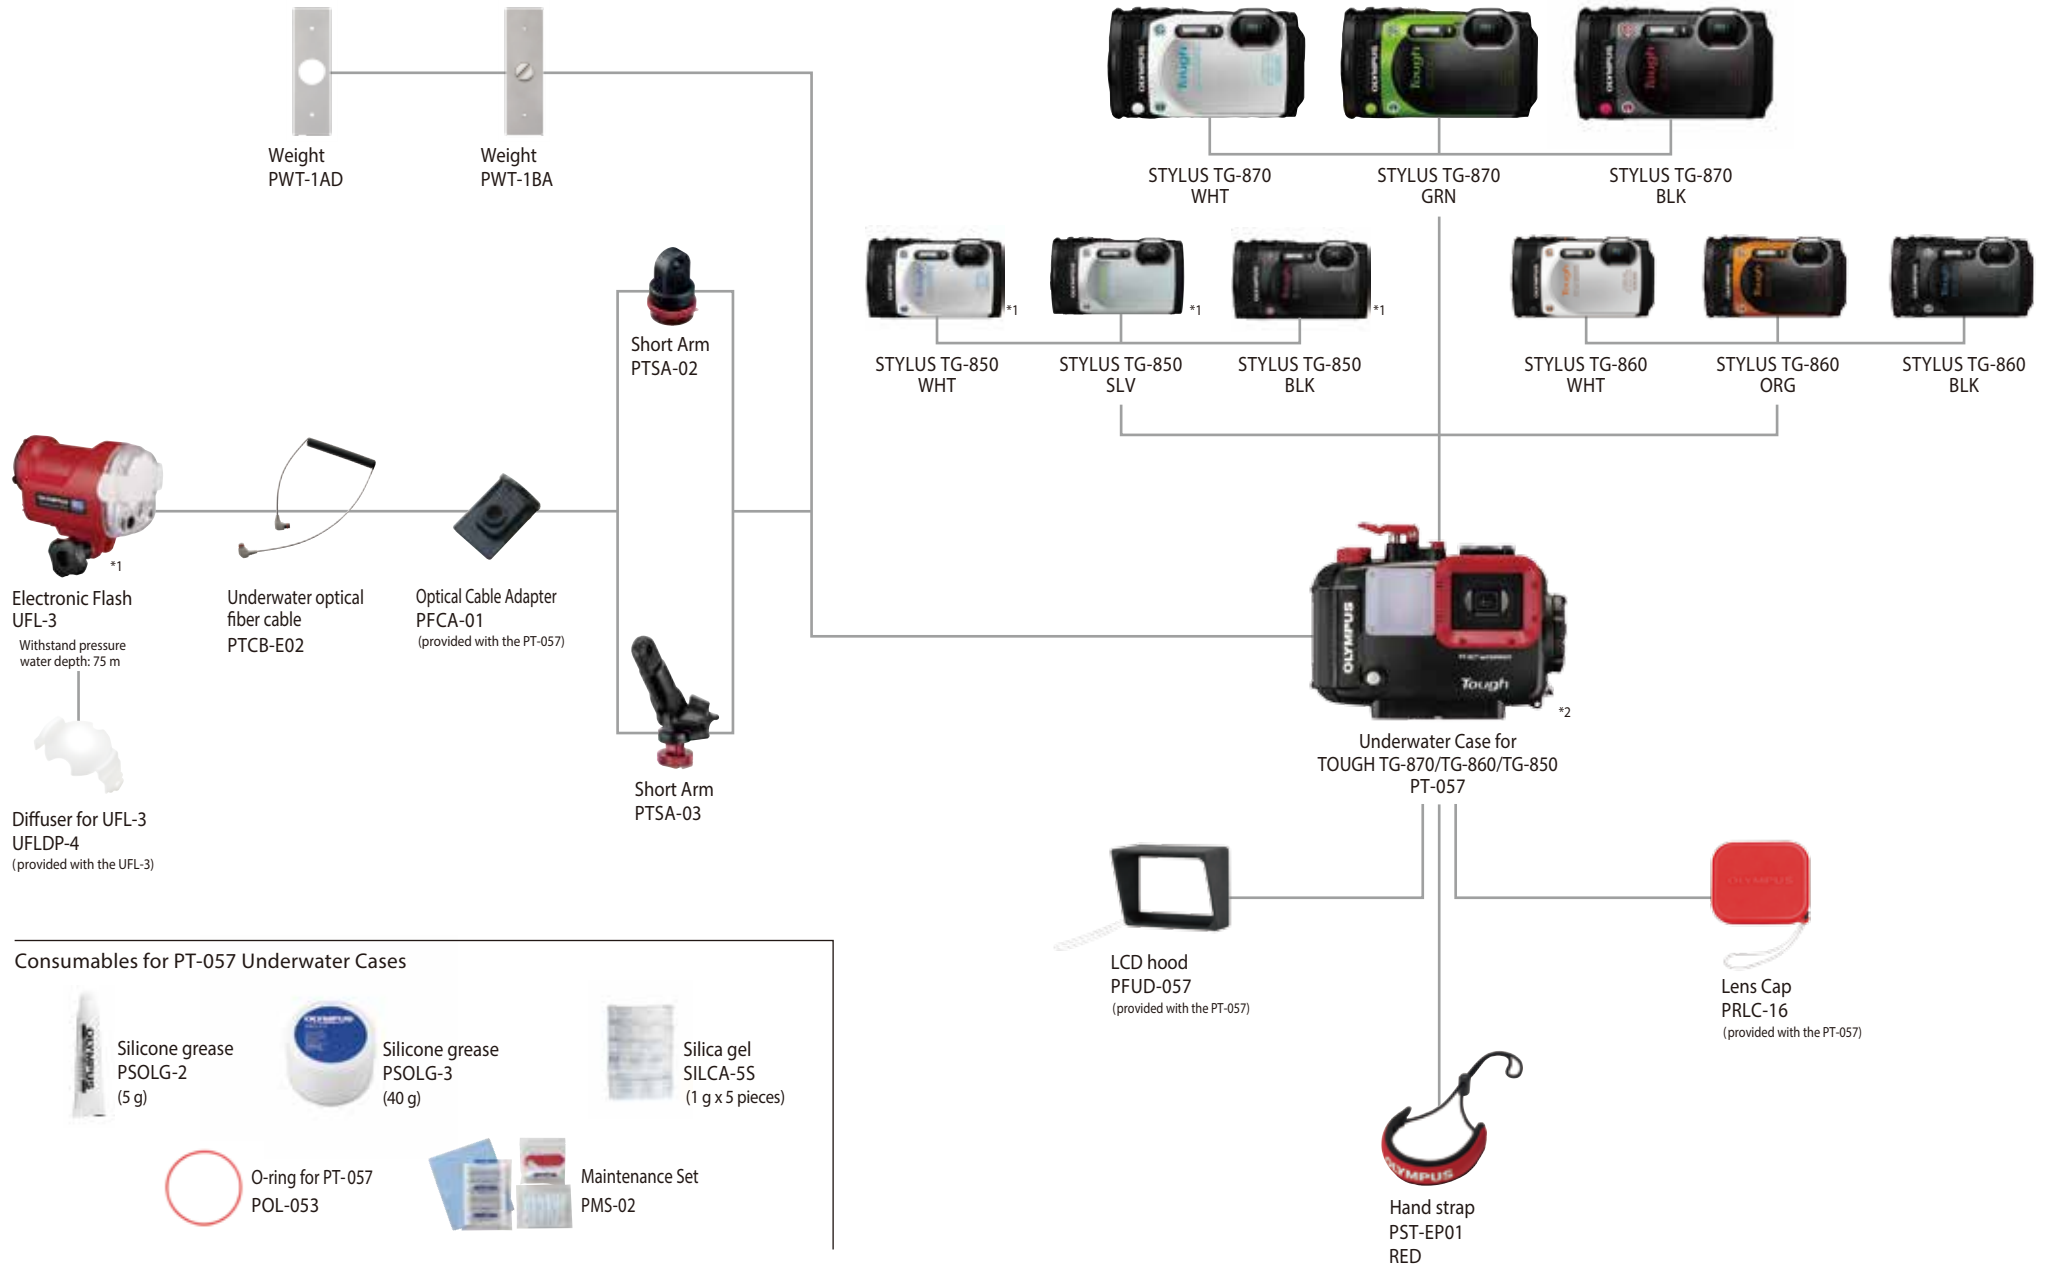

PT-057: Underwater Case System Chart

*1 UFL-3 cannot be used with TG-850. Please use it on the market.

*2 Face Botton cannot be used with TG-850.