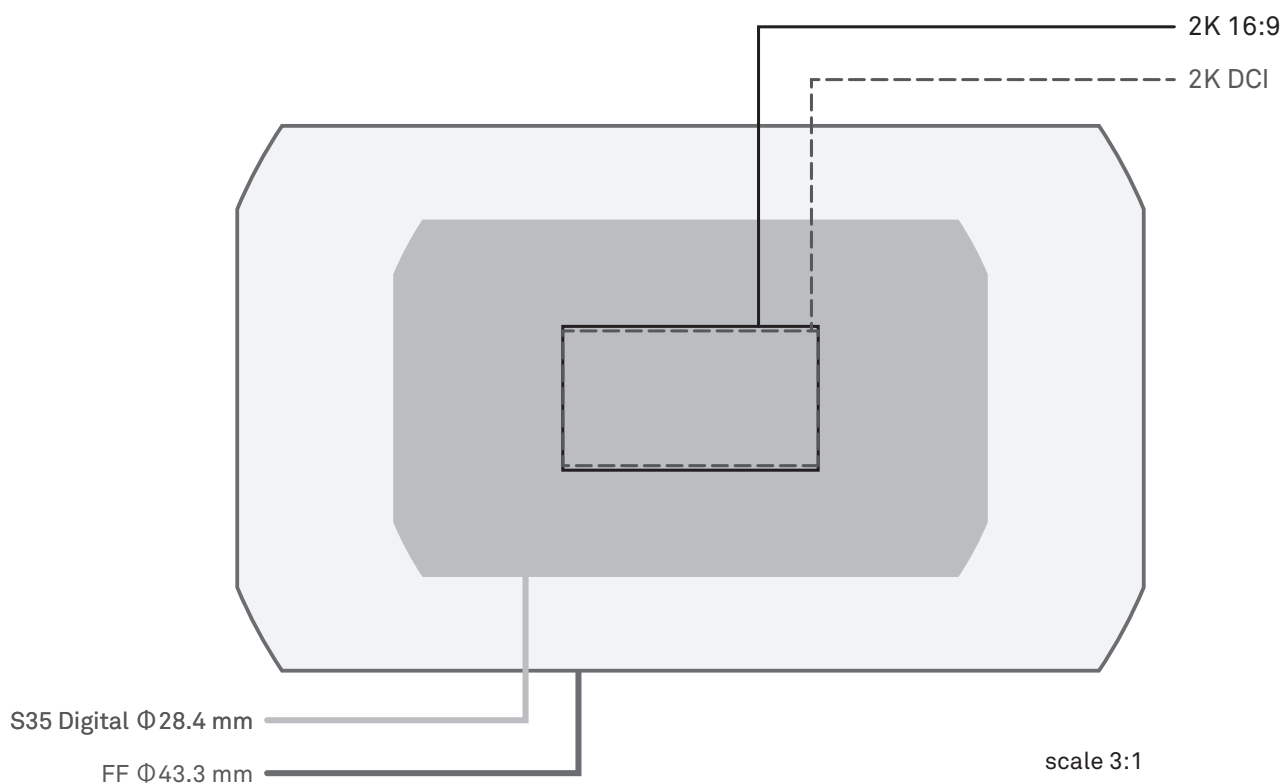

Image Coverage

SIGMA

SIGMA CINE LENS

Image coverage on Blackmagic Design cameras

URSA 4.6K / URSA Mini 4.6K / URSA Mini Pro 4.6K					
Resolution	Dimensions (mm)			Image Coverage	
	Width	Height	Diagonal	S35 Digital Φ28.4 mm	FF Φ43.3 mm
4K 16:9	22.53	12.67	25.85	YES	YES
4K DCI	22.53	11.88	25.47	YES	YES

Image Coverage

SIGMA

SIGMA CINE LENS

Image coverage on Blackmagic Design cameras

URSA 4.6K / URSA Mini 4.6K / URSA Mini Pro 4.6K					
Resolution	Dimensions (mm)			Image Coverage	
	Width	Height	Diagonal	S35 Digital Φ28.4 mm	FF Φ43.3 mm
2K 16:9	11.26	6.34	12.92	YES	YES
2K DCI	11.26	5.94	12.73	YES	YES

Image Coverage

SIGMA

SIGMA CINE LENS

Image coverage on Blackmagic Design cameras

Blackmagic Production Camera / URSA 4K					
Resolution	Dimensions (mm)			Image Coverage	
	Width	Height	Diagonal	S35 Digital Φ28.4 mm	FF Φ43.3 mm
4K	21.12	11.88	24.2	YES	YES