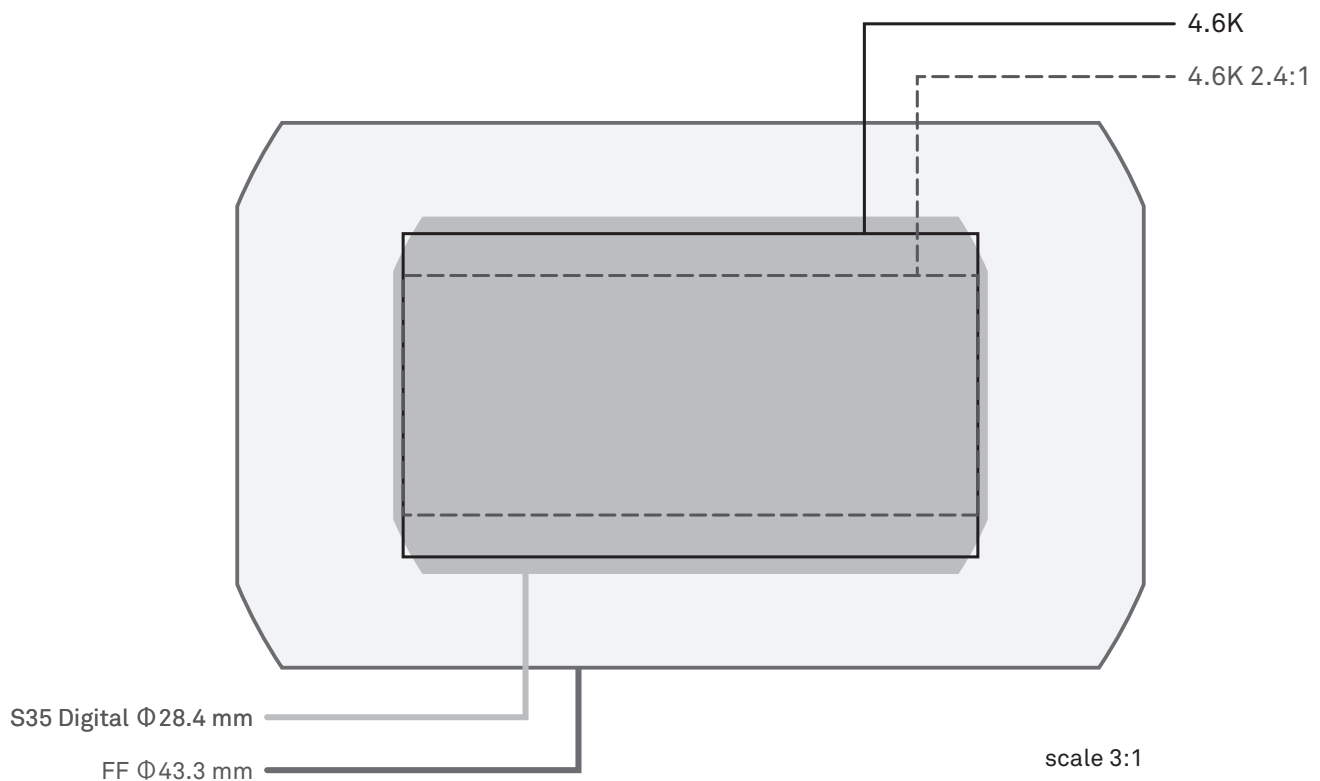

SIGMA

SIGMA CINE LENS

Image coverage on Blackmagic Design cameras

URSA 4.6K / URSA Mini 4.6K / URSA Mini Pro 4.6K					
Resolution	Dimensions (mm)			Image Coverage	
	Width	Height	Diagonal	S35 Digital Φ28.4 mm	FF Φ43.3 mm
4.6K	25.34	14.25	29.1	NO	YES
4.6K 2.4:1	25.34	10.56	27.46	YES	YES

Image Coverage

SIGMA

SIGMA CINE LENS

Image coverage on Blackmagic Design cameras

URSA 4.6K / URSA Mini 4.6K / URSA Mini Pro 4.6K					
Resolution	Dimensions (mm)			Image Coverage	
	Width	Height	Diagonal	S35 Digital Φ28.4 mm	FF Φ43.3 mm
4K 16:9	22.53	12.67	25.85	YES	YES
4K DCI	22.53	11.88	25.47	YES	YES

Image Coverage

SIGMA

SIGMA CINE LENS

Image coverage on Blackmagic Design cameras

URSA 4.6K / URSA Mini 4.6K / URSA Mini Pro 4.6K					
Resolution	Dimensions (mm)			Image Coverage	
	Width	Height	Diagonal	S35 Digital Φ28.4 mm	FF Φ43.3 mm
2K 16:9	11.26	6.34	12.92	YES	YES
2K DCI	11.26	5.94	12.73	YES	YES

Image Coverage

SIGMA

SIGMA CINE LENS

Image coverage on Blackmagic Design cameras

Blackmagic Production Camera / URSA 4K					
Resolution	Dimensions (mm)			Image Coverage	
	Width	Height	Diagonal	S35 Digital Φ28.4 mm	FF Φ43.3 mm
4K	21.12	11.88	24.2	YES	YES