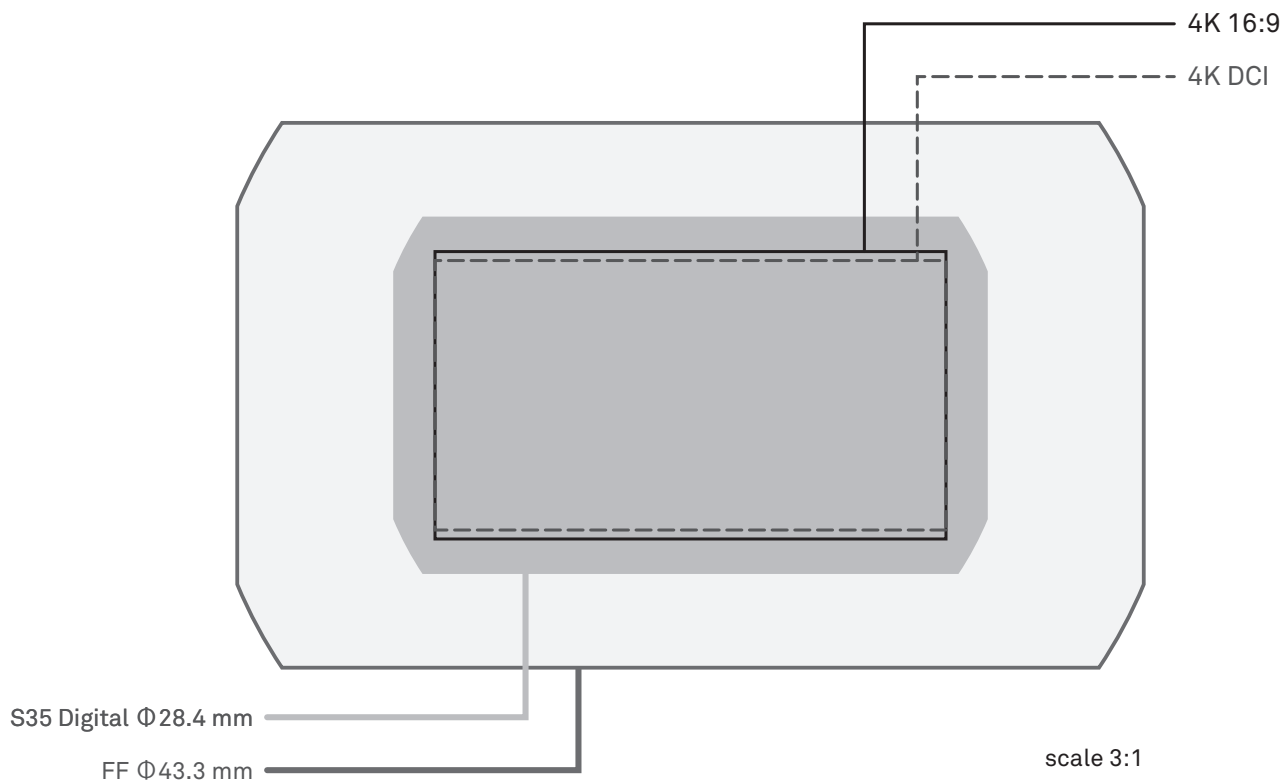

SIGMA

SIGMA CINE LENS

Image coverage on Blackmagic Design cameras

URSA 4.6K / URSA Mini 4.6K / URSA Mini Pro 4.6K					
Resolution	Dimensions (mm)			Image Coverage	
	Width	Height	Diagonal	S35 Digital Φ28.4 mm	FF Φ43.3 mm
4.6K	25.34	14.25	29.1	NO	YES
4.6K 2.4:1	25.34	10.56	27.46	YES	YES

Image Coverage

SIGMA

SIGMA CINE LENS

Image coverage on Blackmagic Design cameras

URSA 4.6K / URSA Mini 4.6K / URSA Mini Pro 4.6K					
Resolution	Dimensions (mm)			Image Coverage	
	Width	Height	Diagonal	S35 Digital Φ28.4 mm	FF Φ43.3 mm
4K 16:9	22.53	12.67	25.85	YES	YES
4K DCI	22.53	11.88	25.47	YES	YES

Image Coverage

SIGMA

SIGMA CINE LENS

Image coverage on Blackmagic Design cameras

URSA 4.6K / URSA Mini 4.6K / URSA Mini Pro 4.6K					
Resolution	Dimensions (mm)			Image Coverage	
	Width	Height	Diagonal	S35 Digital Φ28.4 mm	FF Φ43.3 mm
2K 16:9	11.26	6.34	12.92	YES	YES
2K DCI	11.26	5.94	12.73	YES	YES

Image Coverage

SIGMA

SIGMA CINE LENS

Image coverage on Blackmagic Design cameras

Blackmagic Production Camera / URSA 4K					
Resolution	Dimensions (mm)			Image Coverage	
	Width	Height	Diagonal	S35 Digital Φ28.4 mm	FF Φ43.3 mm
4K	21.12	11.88	24.2	YES	YES