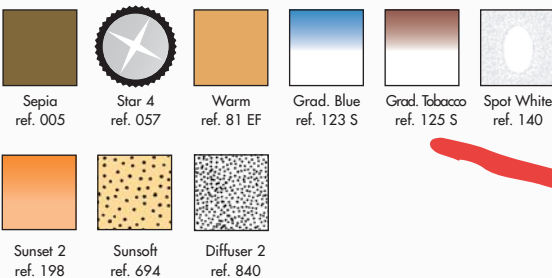

Grad. Blue - ref. 123S

LIGHT CORRECTION FILTERS

CREATIVE FILTERS