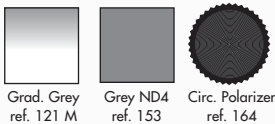

LIGHT CORRECTION FILTERS